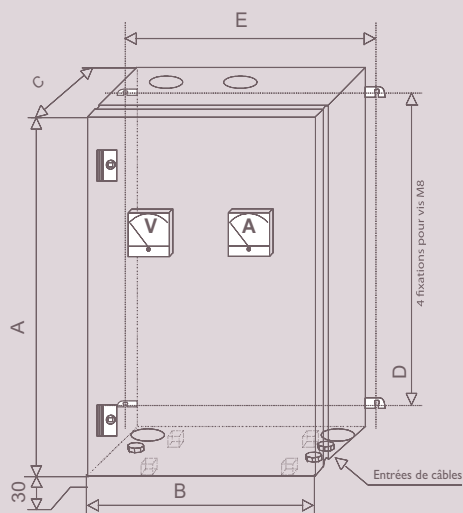

MAIN CHARACTERISTICS

Power cabinet		Capacity	Power supply	Output voltage	Max DC intensity	Number max. of OBSTA STI for 12 hours autonomy
IP20	IP55					
13500	13510	16 Ah	230 V	48 V	2,5 A	4 lights STI / 8 lights NAVILITE
13501	13511	25 Ah	230 V	48 V	4 A	7 lights STI / 14 lights NAVILITE
13502	13512	40 Ah	230 V	48 V	6 A	12 lights STI / 24 lights NAVILITE
13506	13516	7 Ah	230 V	48 V	2 A	2 lights STI / 4 lights NAVILITE
13507	13517	3.5 Ah	230 V	48 V	2 A	1 light STI / 2 lights NAVILITE
13504	13514	40 Ah	230 V	24 V	8 A	1 light MI 24V to 20 flashes/minute
13505	13515	65 Ah	230 V	24 V	12 A	1 light MI 24V to 40 flashes/minute

ADDITIONAL FEATURES

DIMENSIONS (In mm)

IP degree	20
Operating temperature	0 to 45°C
Power supply	220 V +/-10% ; 50 Hz
Attachment	secured by wall brackets (except for the 40 Ah 48V) or placed on a flat surface
Connection	by terminal
Maintenance	none
Batteries	lead, gelled type

Other versions

With double-casing for outdoor installation (IP55). See table

Dimensions (mm)	48 VDC					24 VDC		Double-casing
	3,5 Ah	7 Ah	16 Ah	25 Ah	40 Ah	40 Ah	65 Ah	
Capacity	3,5 Ah	7 Ah	16 Ah	25 Ah	40 Ah	40 Ah	65 Ah	All models
IP degree	20	20	20	20	20	20	20	55
A	600	600	700	800	800	700	800	1000
B	400	400	500	600	600	500	600	800
C	200	200	250	250	250	250	250	300
D	560	560	660	760	760	660	760	960
E	458	458	558	658	658	558	658	858
Indicators	no	no	yes	yes	yes	yes	yes	Depends on models
Weight (kg)	29.4	33.8	62	84	104.8	75.2	135	Add 38.2 kg